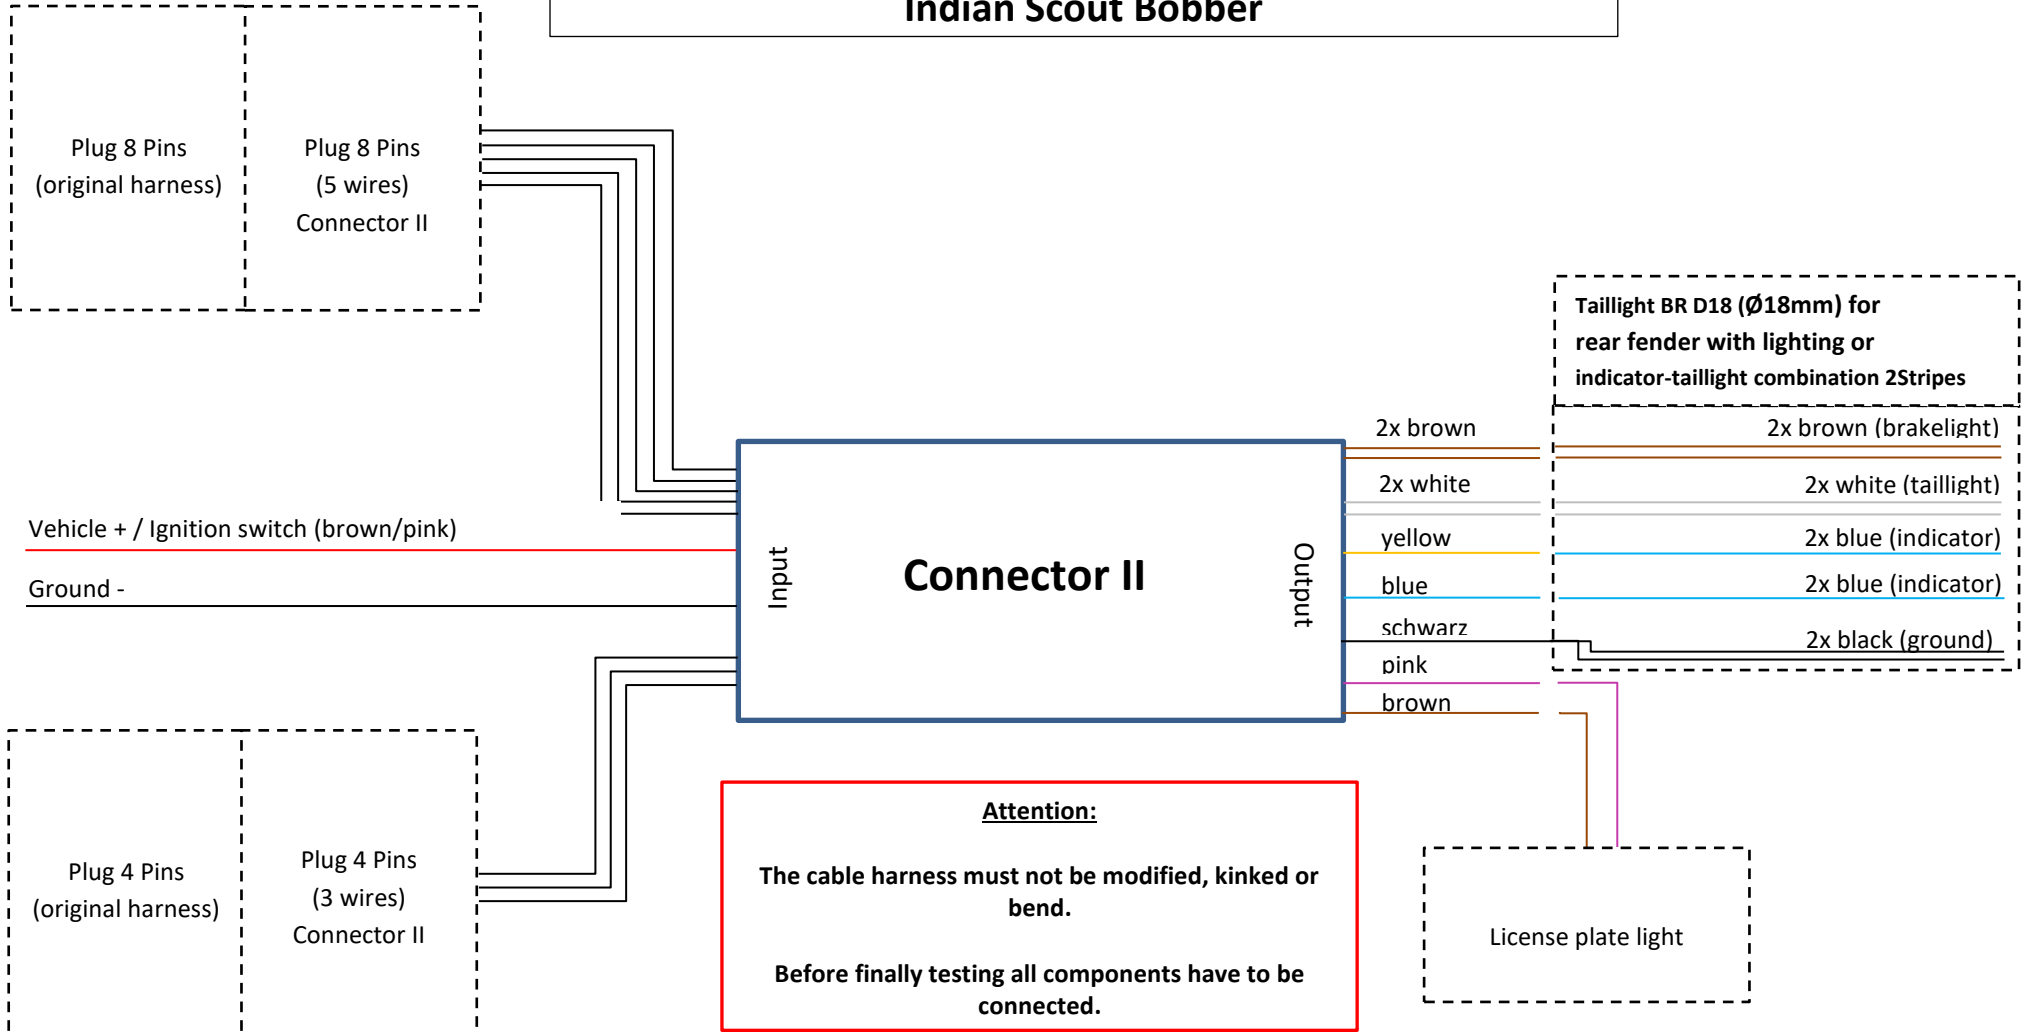

Wiring diagram
Connector II for indicator-taillight combination BR D18
Indian Scout Bobber

This kit has been designed for the Indian Scout Bobber in stock condition. ABM® Fahrzeugtechnik GmbH accepts no liability or guarantees whatsoever for any damage resulting from combining with not tested and unverified products, the improper installation or lack of maintenance.